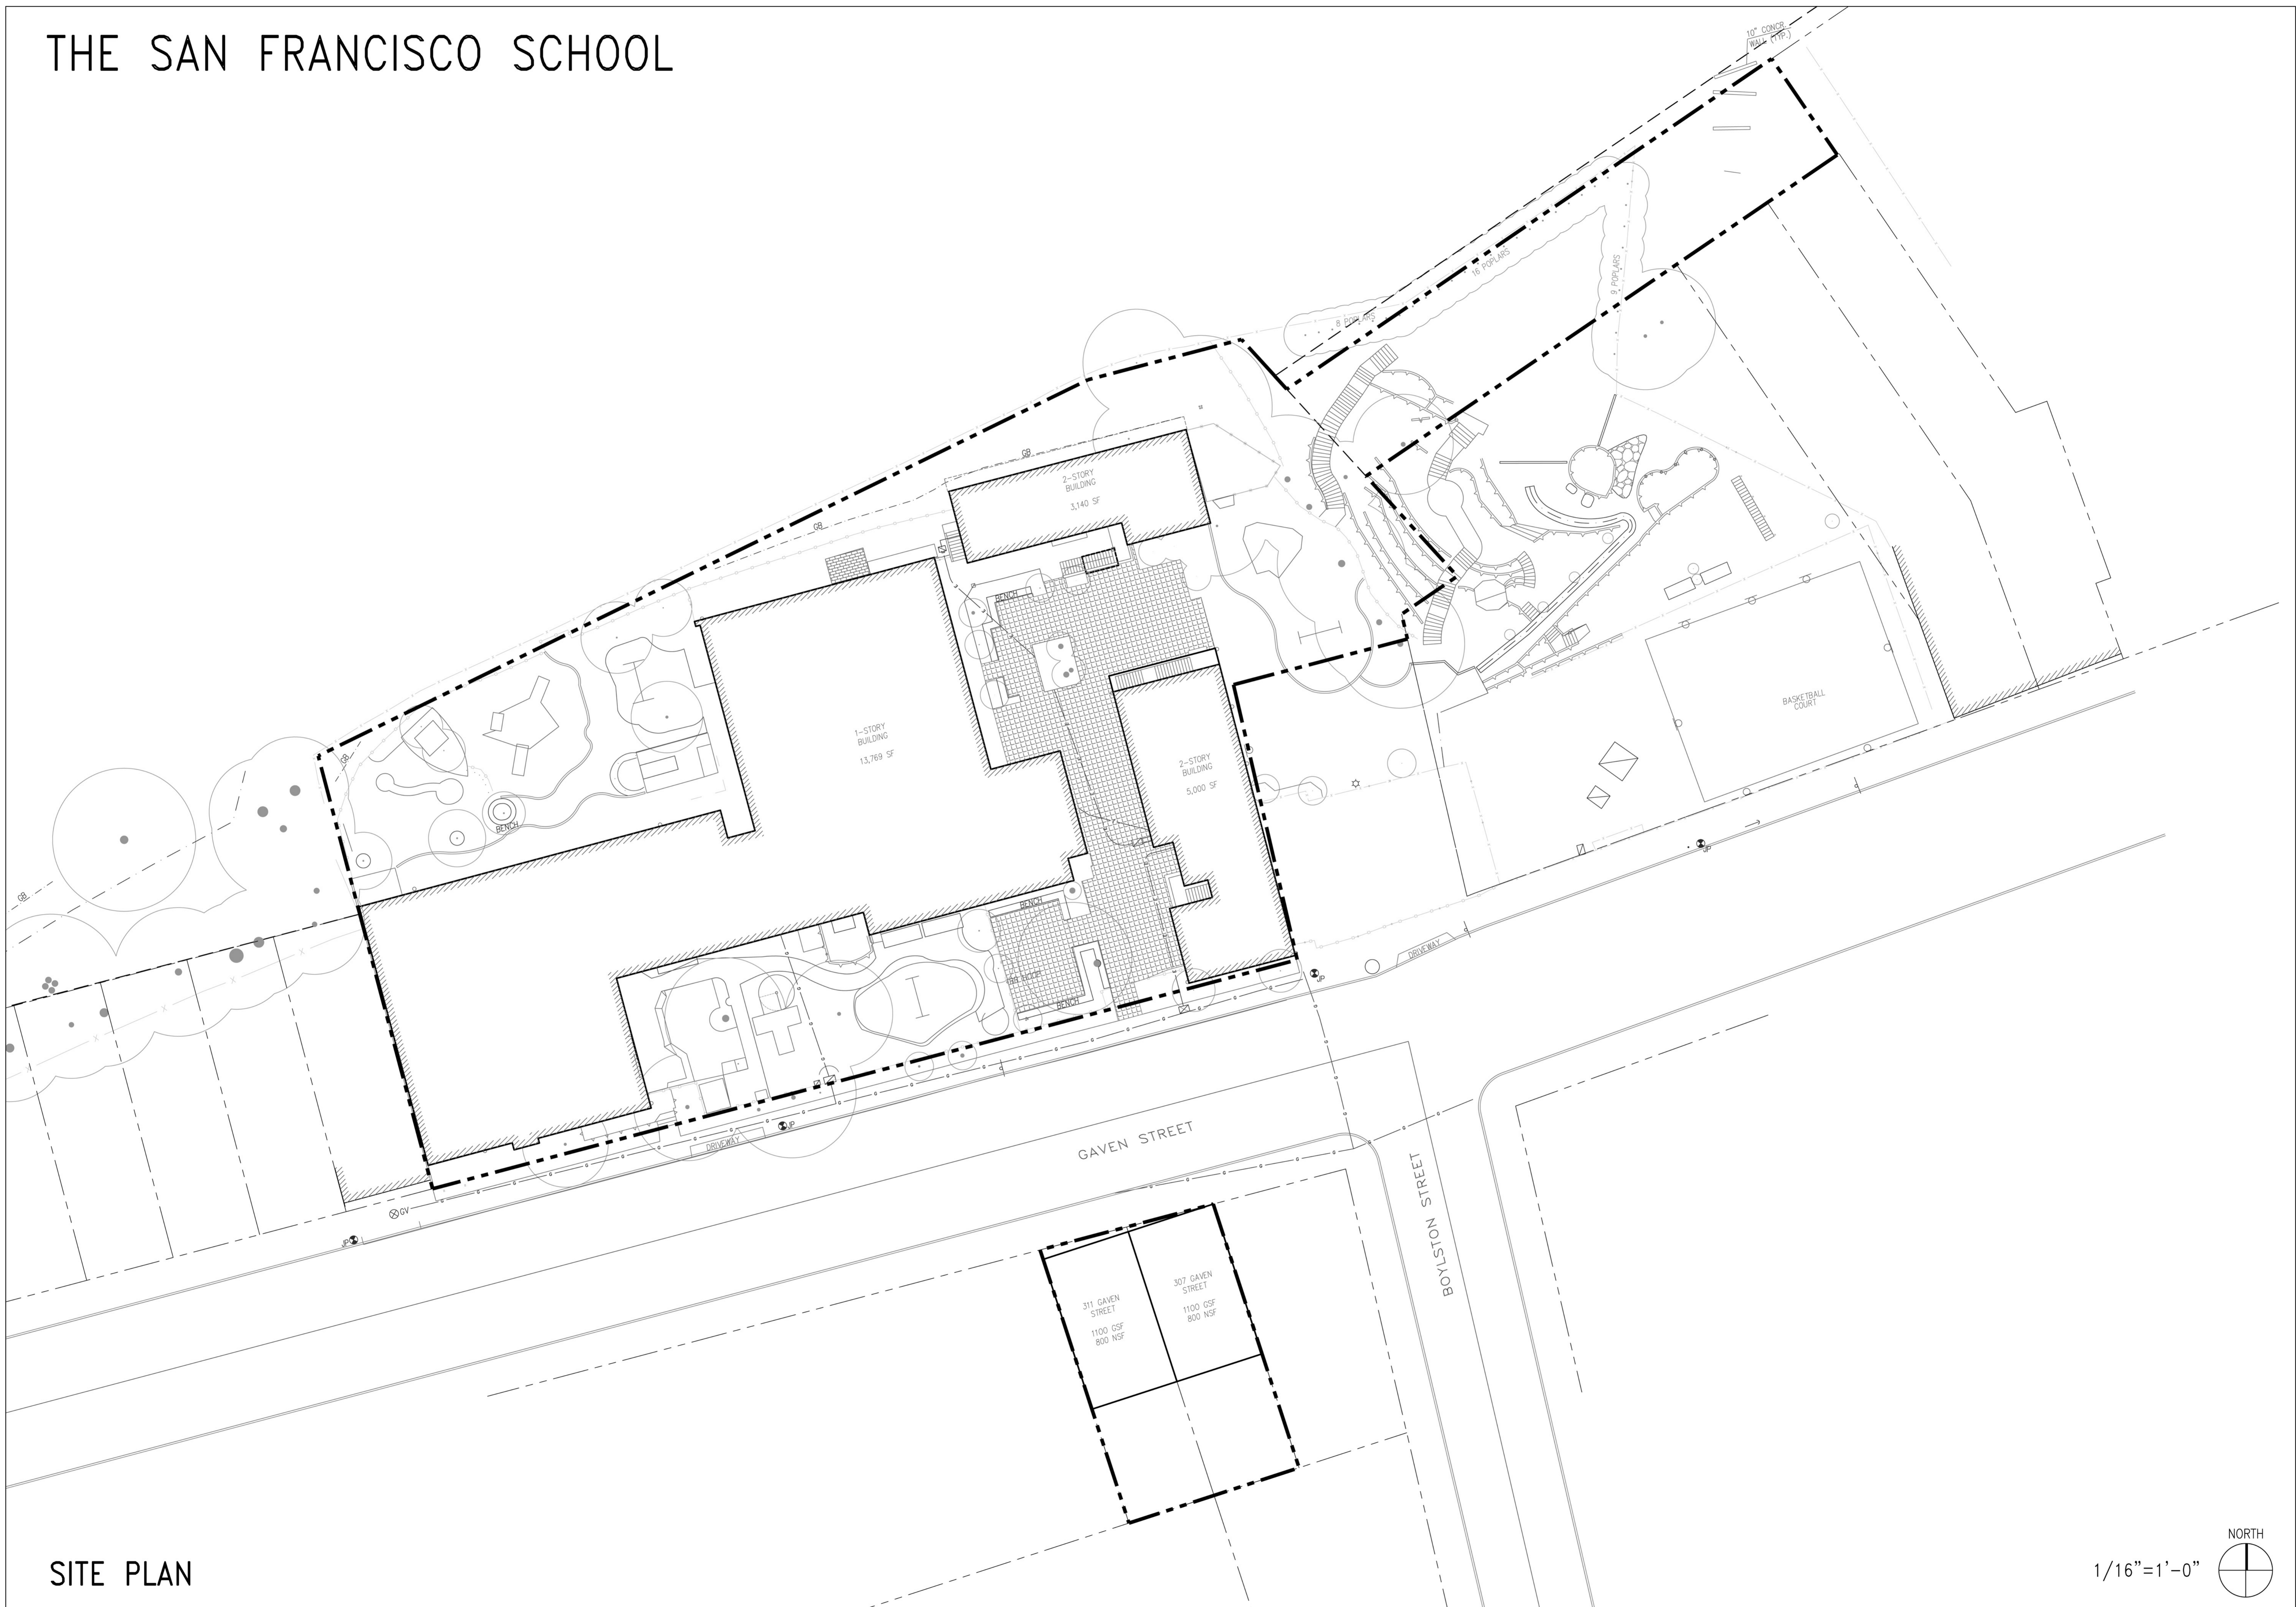

THE SAN FRANCISCO SCHOOL

SITE PLAN

1/16"=1'-0" 