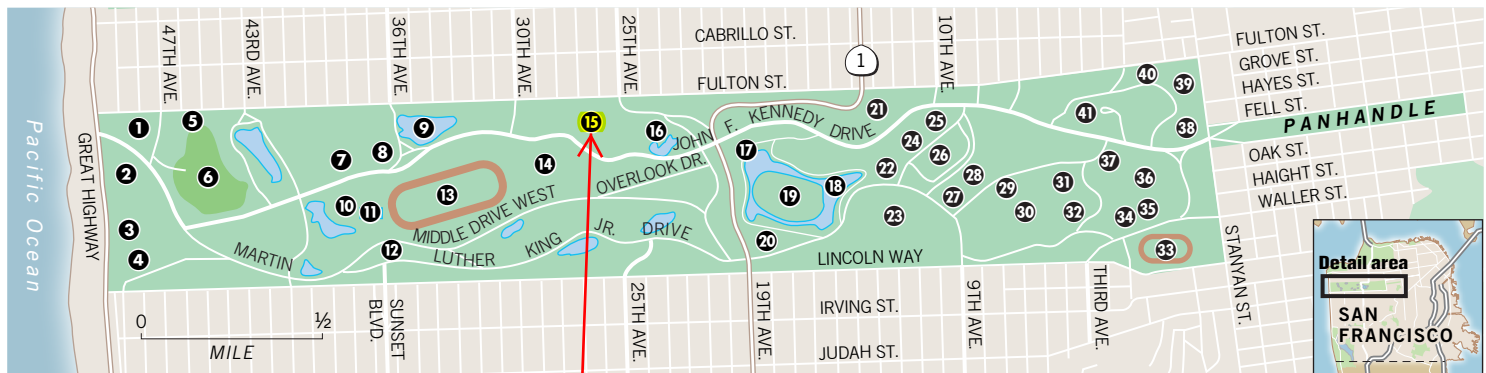

Golden Gate Park

LEGEND

- 1 Dutch Windmill
- 2 Beach Chalet
- 3 Soccer Fields
- 4 Murphy Windmill
- 5 Archery Field
- 6 Golf Course
- 7 Buffalo Paddock
- 8 Model Yacht Club
- 9 Spreckels Lake
- 10 Anglers Lodge

- 11 Fly-Casting Pools
- 12 Dog Run
- 13 Stadium/Polo Fields
- 14 Speedway Meadow
- 15 Marx Meadow
- 16 Lloyd Lake
- 17 Boat House
- 18 Stow Lake
- 19 Strawberry Hill
- 20 Playground
- 21 Rose Garden

- 22 Japanese Tea Garden
- 23 S.F. Botanical Garden at Strybing Arboretum
- 24 Parking Garage
- 25 M.H. de Young Memorial Museum
- 26 Music Concourse
- 27 Shakespeare Garden
- 28 California Academy of Sciences (future)
- 29 Handball Courts
- 30 Baseball Field

- 31 AIDS Memorial Grove
- 32 Bowling Greens
- 33 Kezar Stadium
- 34 Carousel
- 35 Children's Playground
- 36 Sharon Meadow
- 37 Tennis Courts
- 38 McLaren Lodge
- 39 Horseshoe Pits
- 40 Dog Run
- 41 Conservatory of Flowers