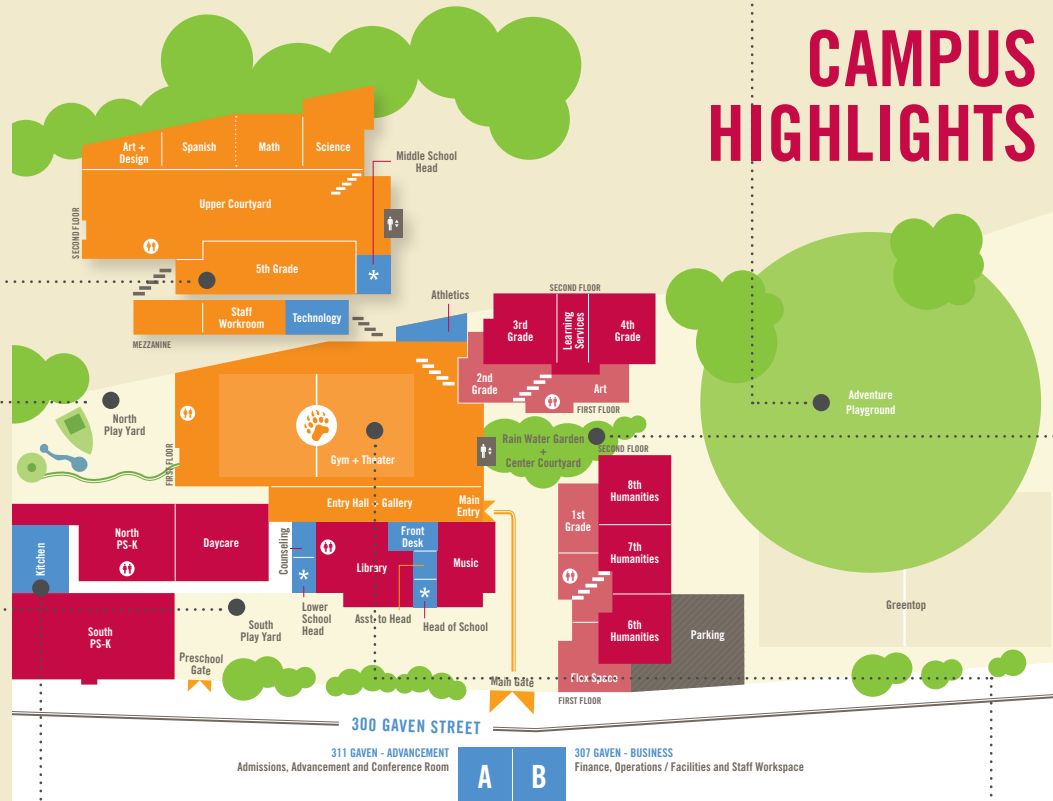

CAMPUS HIGHLIGHTS

SUSTAIN

- 500-gallon above-ground **rain water cistern**
- **Student accessed hand-pump** to distribute water into riverbed
- **Environmental education** opportunity built into school curriculum
- **NAIS Leading Edge Award** in Environmental Sustainability (2007)
- **24-kilowatt solar panels**, energy retrofits and green building practices

INNOVATE

SUSTAIN